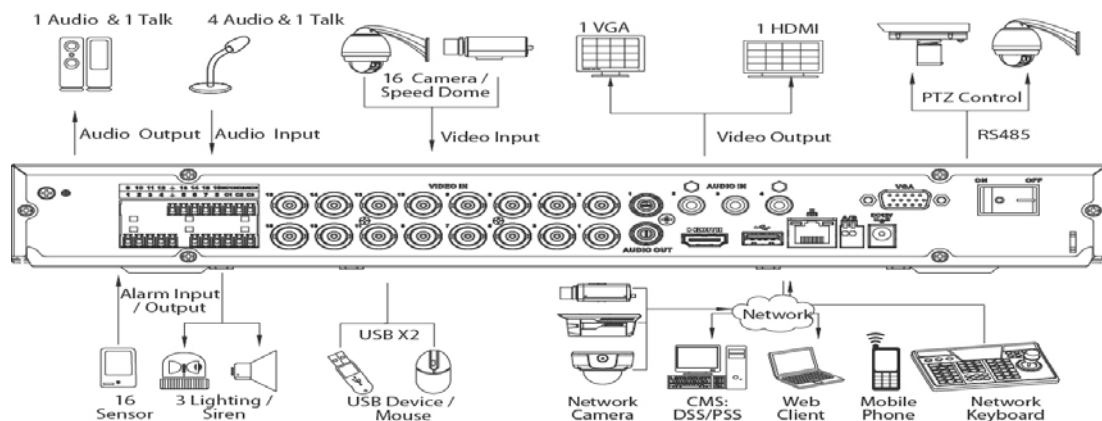

DH-HCVR4204/4208/4216A-S3

Sync Playback	1/4	1/4/9	1/4/9/16
Search Mode	Time/Date, MD & Exact search (accurate to second)		
Playback Functions	Play, Pause, Stop, Rewind, Fast play, Slow play, Next file, Previous file, Next camera, Previous camera, Full screen, Repeat, Shuffle, Backup selection, Digital zoom		
Backup Mode	USB Device/Internal SATA burner/Network		
Network			
Ethernet	RJ-45 port (10/100M)		
Network Functions	HTTP, IPv4/IPv6, TCP/IP, UPNP, RTSP, UDP, SMTP, NTP, DHCP, DNS, PPPOE, DDNS, FTP, IP Filter, SNMP, P2P		
Max. User Access	128 users		
Smart Phone	iPhone, iPad, Android, Windows Phone		
Storage			
Internal HDD	2 SATA ports, up to 12TB		
Auxiliary Interface			
USB Interface	2 ports(1 Rear), USB2.0		
RS485	1 port, For PTZ control		
General			
Power Supply	DC12V/4A		
Power Consumption	15W(without HDD)		
Working Environment	-10°C ~ +55°C / 10%~90%RH / 86~106kpa		
Dimension(W×D×H)	1U, 375mm×285mm×55mm		
Weight	2.35KG(without HDD)		

System Connection

*Takes HCVR4216A-S3 as an example

Dahua Technology Co., Ltd.

1199' BinAn Road, Binjiang District, Hangzhou, China

Tel: +86-571-87688883

Fax: +86-571-87688815

Email: overseas@dahuatech.com

www.dahuatech.com

*Design and specifications are subject to change without notice.

© 2015 Dahua Technology Co., Ltd.